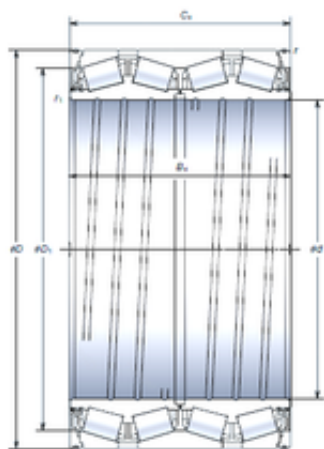

GGB BEARING CO., LTD.

310 mm x 430 mm x 310 mm NSK STF310KVS4301Eg SEALED-CLEAN FOUR- ROW BEARINGS

Bearing No. STF310KVS4301Eg

Size	310x430x310 mm
Bore Diameter	310 mm
Outer Diameter	430 mm
Width	310 mm
d	310 mm
D	430 mm
B	310 mm
C	310 mm
r min.	3 mm
r1 min.	3 mm
Basic dynamic load rating (C)	3 350 kN
Basic static load rating (C0)	8 200 kN
Calculation factor (e)	0,46
Calculation factor (Y2)	2,2

STF310KVS4301Eg Bearing 2D drawings and 3D CAD models